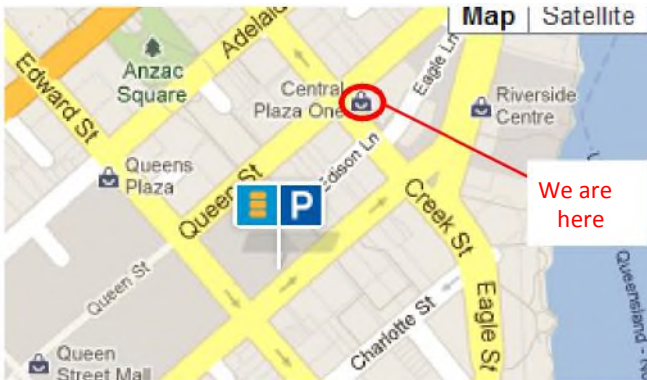

### Secure Parking MacArthur Central 246 Elizabeth Street, Brisbane

Access to car park via Elizabeth Street. Car park located one block from our office at Level 38, Central Plaza 1, 345 Queen Street.

Exit car park onto Queen Street and head right to Central Plaza 1 on the corner of Queen & Creek Streets.

### Secure Parking Post Office Square 223-235 Adelaide Street, Brisbane

Access to car park via Adelaide Street. Car park located one block from our office at Level 38, Central Plaza 1, 345 Queen Street.

### Wilson Parking Riverside Centre 123 Eagle Street, Brisbane (under Jade Buddha)

Access to car park via Eagle Street. Car park is located two blocks from our office at Level 38, Central Plaza 1, 345 Queen Street.

Exit car park onto Eagle Street and head right. Cross Eagle and Elizabeth Street and head up Creek Street one block to Central Plaza 1 on corner of Queen & Creek Streets.

Operating Hours: 24 hours a day