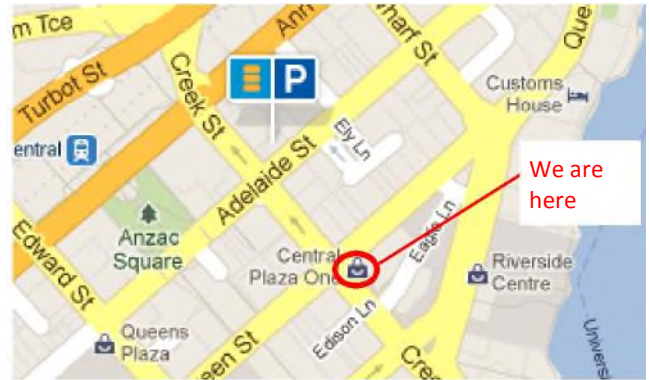

### Secure Parking MacArthur Central 246 Elizabeth Street, Brisbane

Access to car park via Elizabeth Street. Car park located one block from our office at Level 38, Central Plaza 1, 345 Queen Street.

Exit car park onto Queen Street and head right to Central Plaza 1 on the corner of Queen & Creek Streets.

### Secure Parking Post Office Square 223-235 Adelaide Street, Brisbane

Access to car park via Adelaide Street. Car park located one block from our office at Level 38, Central Plaza 1, 345 Queen Street.

### Wilson Parking Riverside Centre 123 Eagle Street, Brisbane (under Jade Buddha)

Access to car park via Eagle Street. Car park is located two blocks from our office at Level 38, Central Plaza 1, 345 Queen Street.

Exit car park onto Eagle Street and head right. Cross Eagle and Elizabeth Street and head up Creek Street one block to Central Plaza 1 on corner of Queen & Creek Streets.

Operating Hours: 24 hours a day