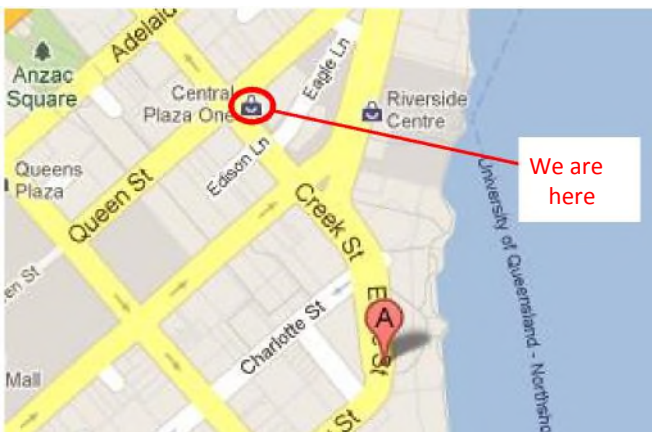

### Secure Parking Post Office Square 223-235 Adelaide Street, Brisbane

Access to car park via Adelaide Street. Car park located one block from our office at Level 38, Central Plaza 1, 345 Queen Street.

Exit car park onto Creek Street and head down to Central Plaza 1 on the corner of Queen & Creek Streets.

Operating Hours: 24 hours a day

For further information please see:

<https://www.secureparking.com.au/en-au>

### Wilson Parking Riverside Centre 123 Eagle Street, Brisbane (under Jade Buddha)

Access to car park via Eagle Street. Car park is located two blocks from our office at Level 38, Central Plaza 1, 345 Queen Street.

Exit car park onto Eagle Street and head right. Cross Eagle and Elizabeth Street and head up Creek Street one block to Central Plaza 1 on corner of Queen & Creek Streets.

Operating Hours: 24 hours a day